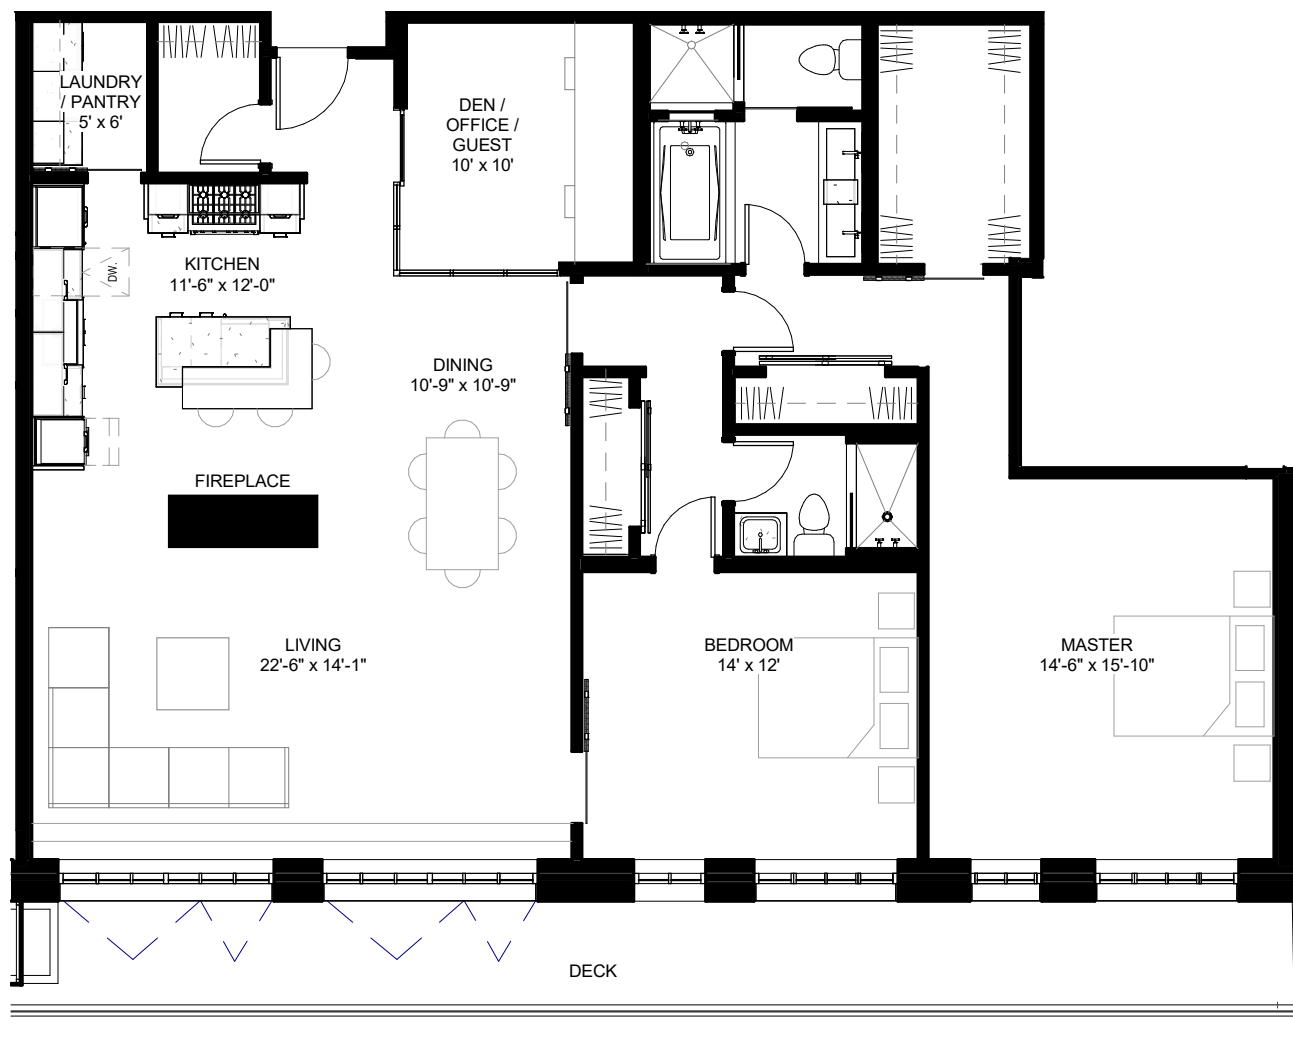

# UNIT 4F

**1664 SF**  
**FLOOR 4**  
**2+ BEDROOM | 2 BATH**

617.556.2900  
THEFACTORYONWAREHAM.COM  
46 WAREHAM ST | BOSTON, MA 02118

\*Dimensions and prices are subject to change.

*the*  
**HOLLAND**  
**COMPANIES**  
*Design & Construction*