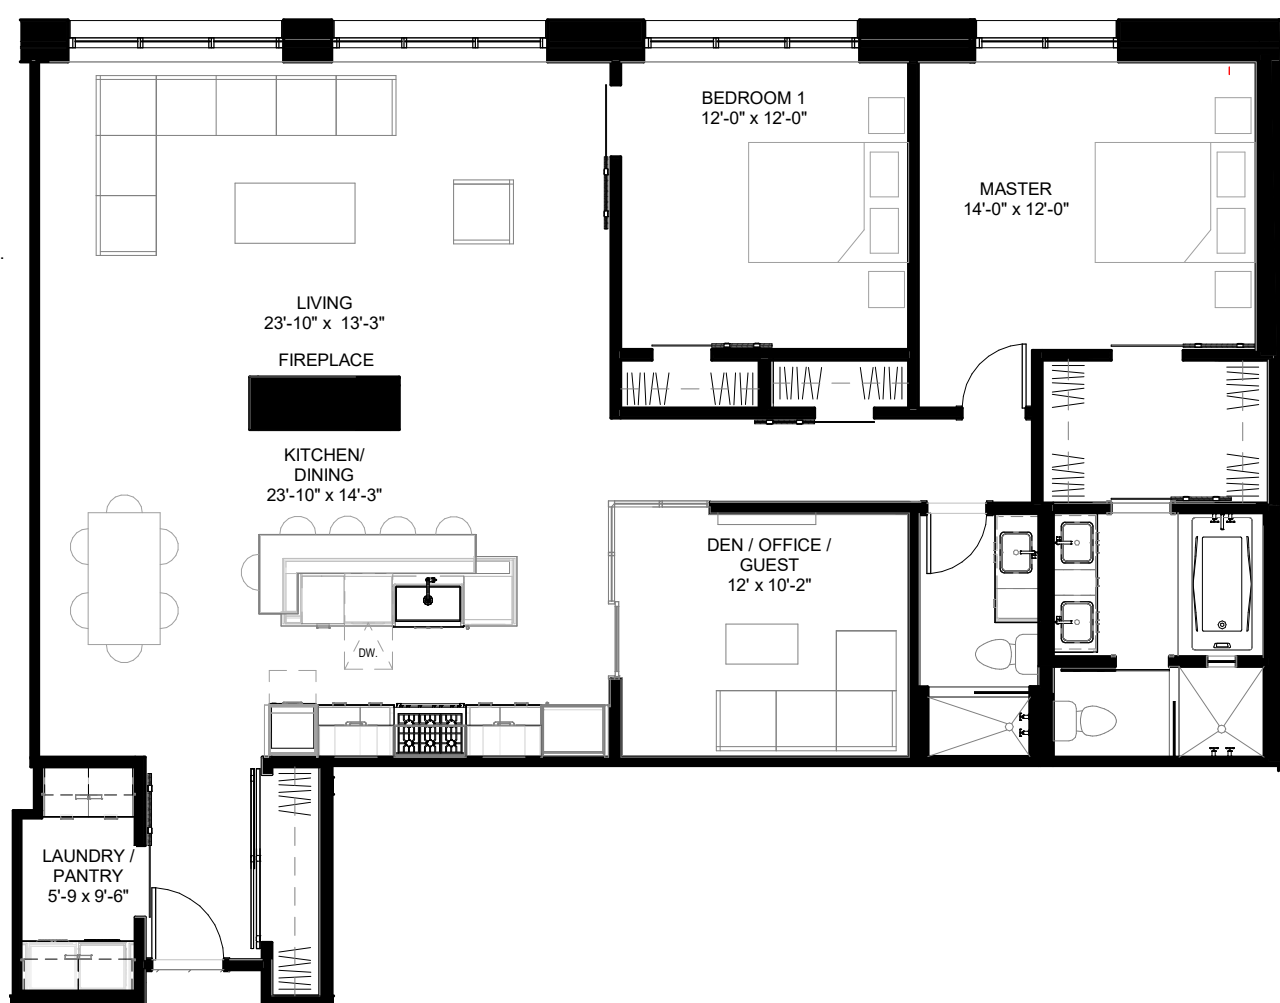

UNIT 5C

1673 SF
FLOOR 5
2+ BEDROOM | 2 BATH

617.556.2900
THEFACTORYONWAREHAM.COM
46 WAREHAM ST | BOSTON, MA 02118

*Dimensions and prices are subject to change.

the
**HOLLAND
COMPANIES**
Design & Construction